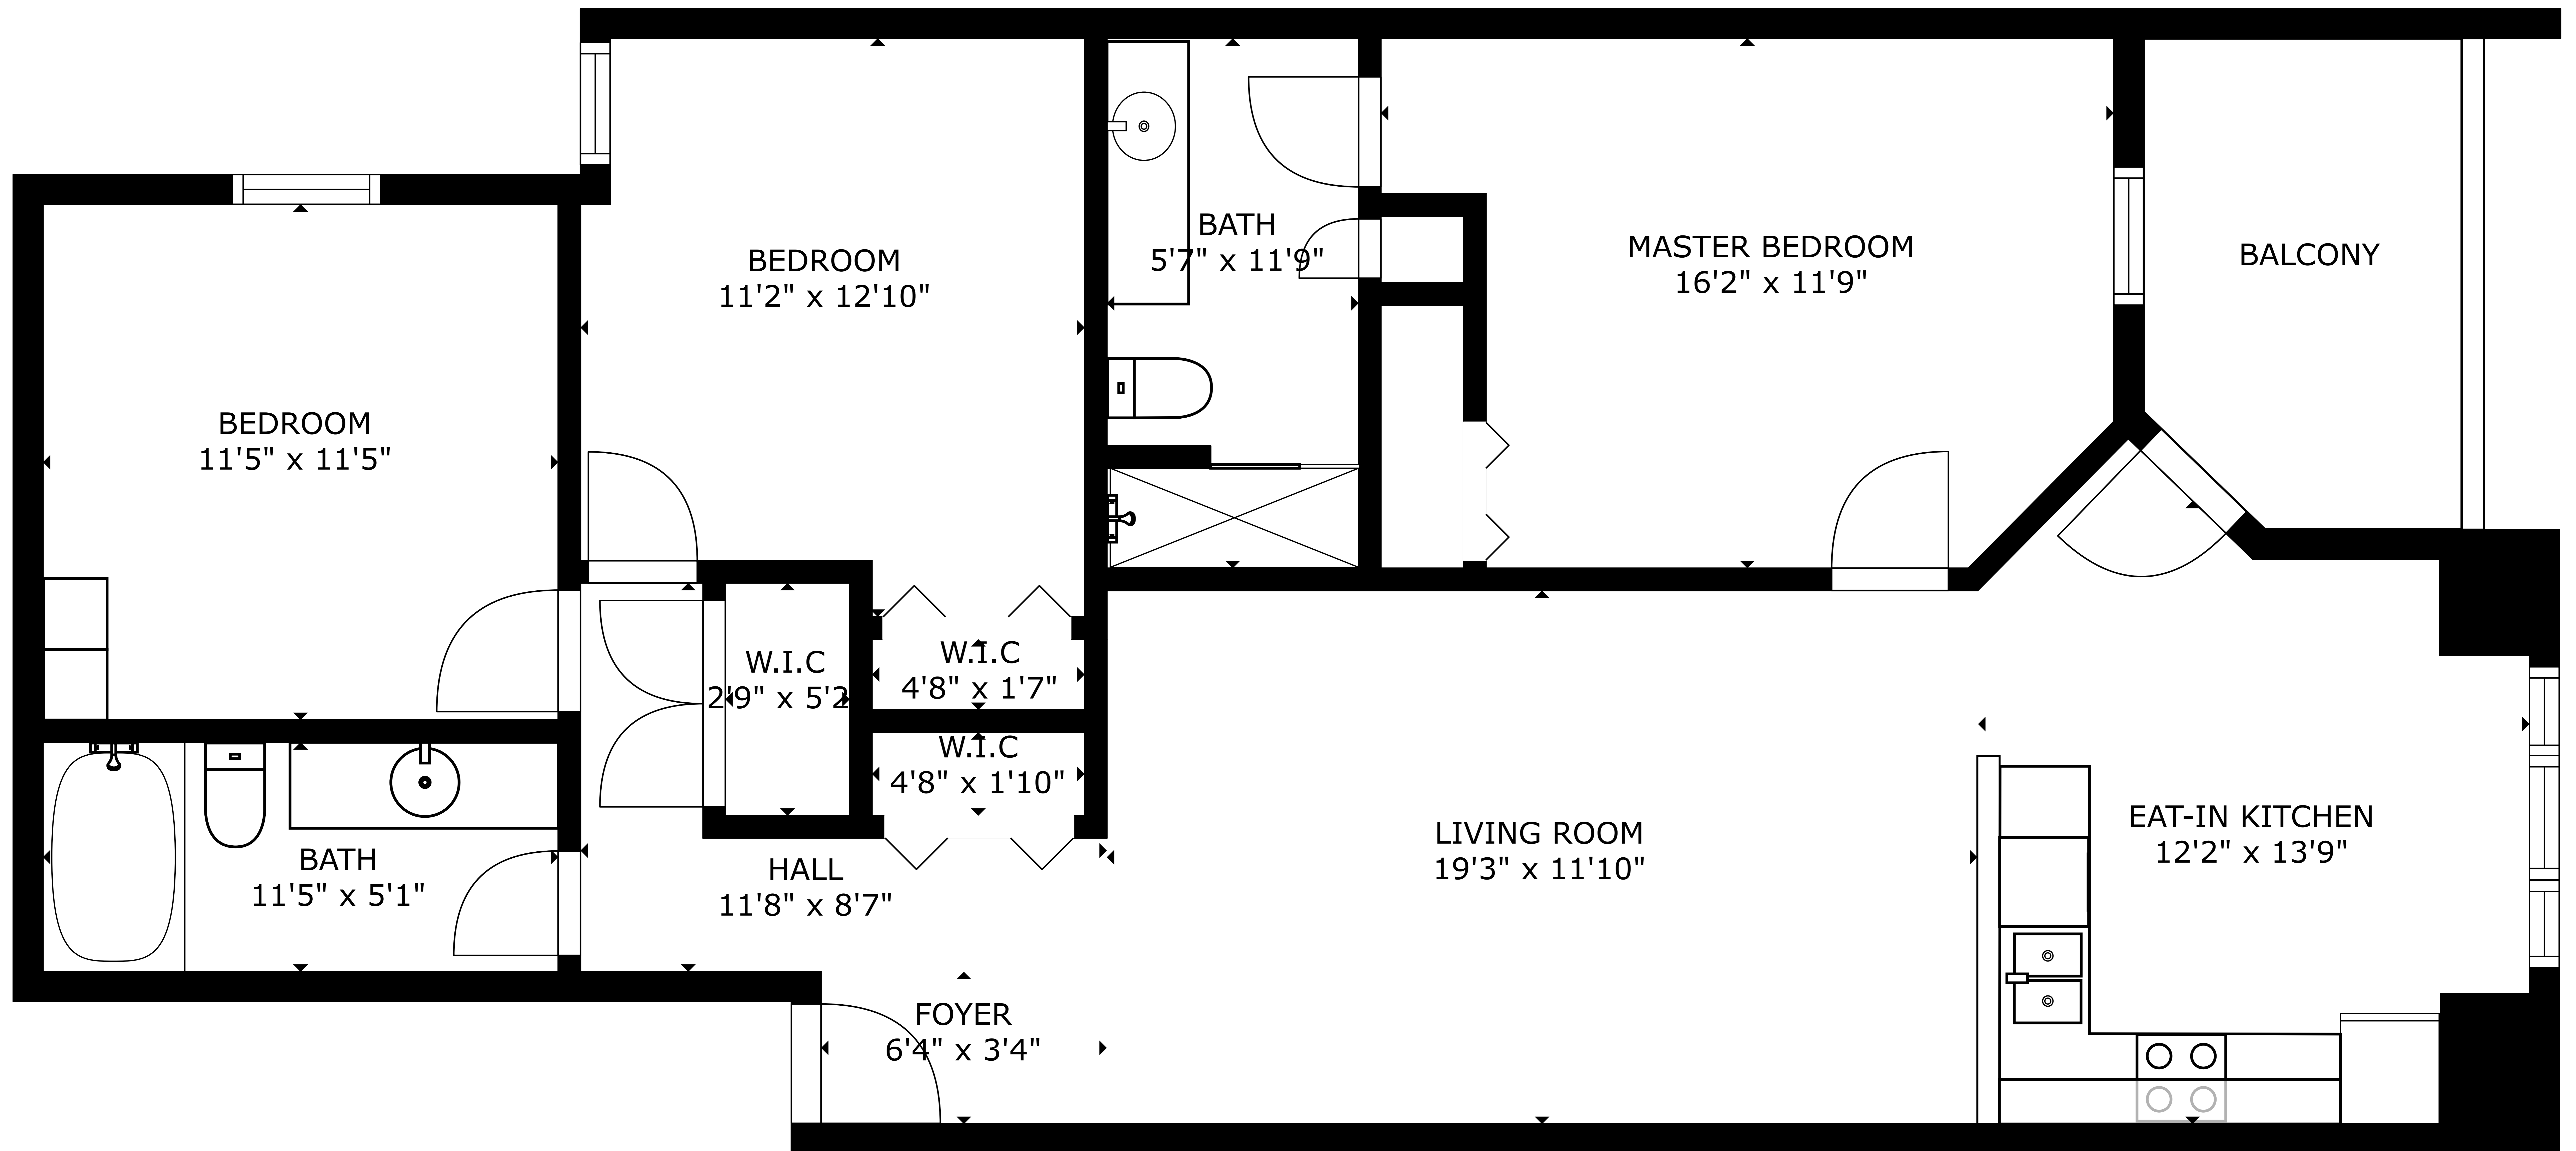

# 2085 APPLEBY LINE

UNIT #411 | BURLINTON | ONTARIO

SIZES AND DIMENSIONS ARE APPROXIMATE, ACTUAL MAY VARY.