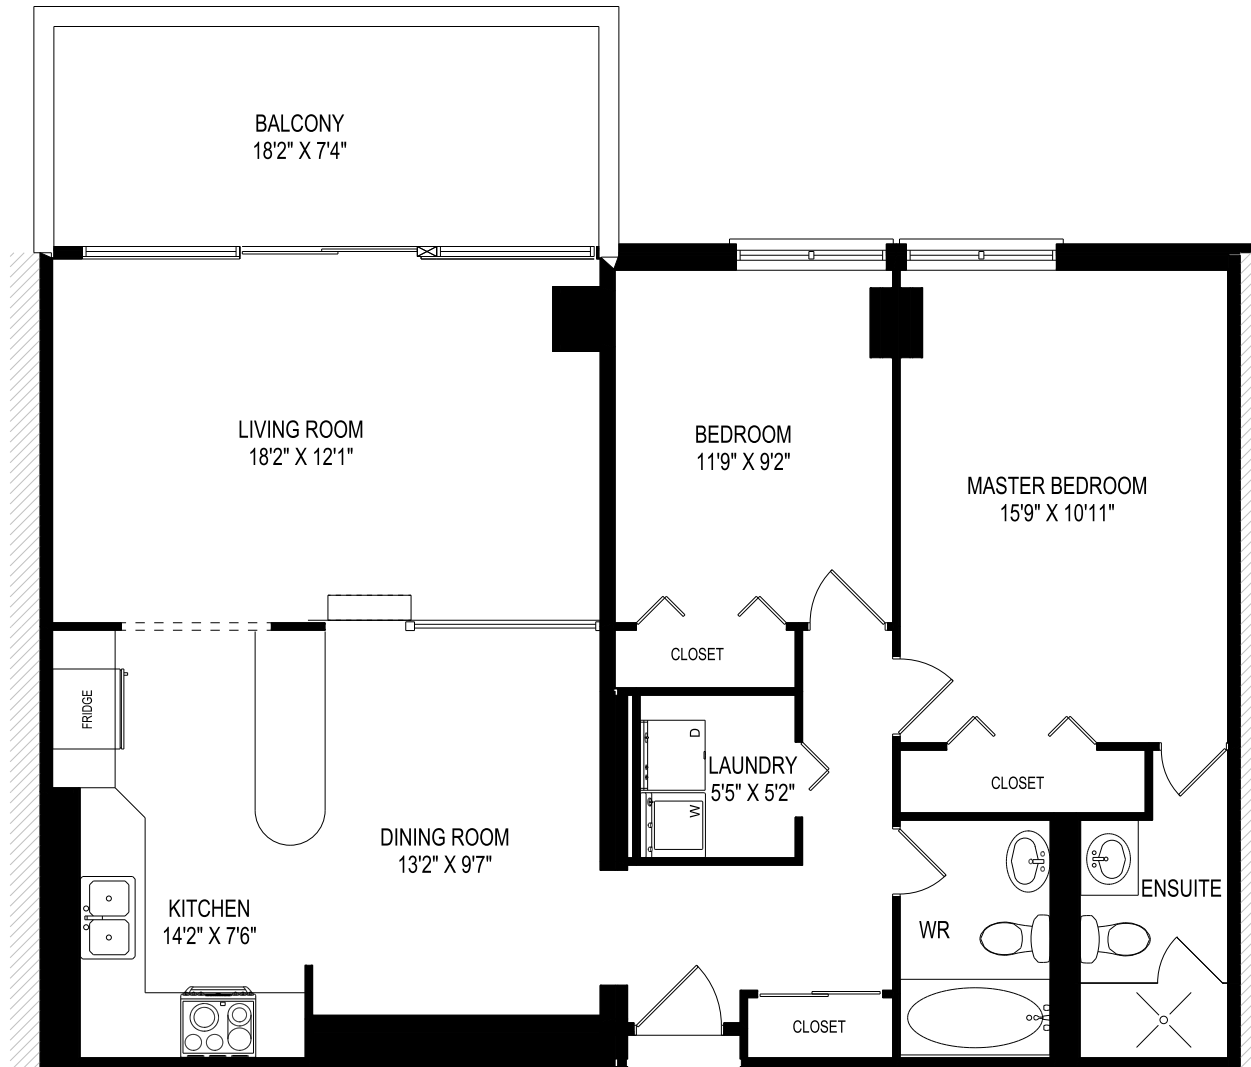

1412 - 240 Scarlett Road, Toronto

FLOOR PLAN

CEILING HEIGHT 8'2"

SUITE 1412 - APPROX. 1100 SQUARE FEET

February 18, 2020