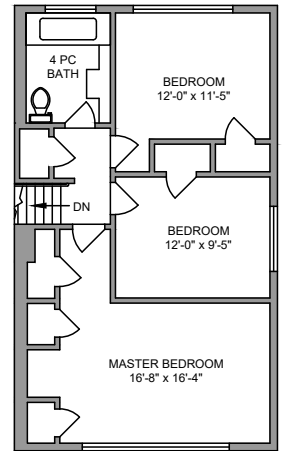

MAIN FLOOR

1377 SQ. FT.

7'-7" TO 12'-5" CEILING HEIGHT

LOWER FLOOR

632 SQ. FT.

7'-5" CEILING HEIGHT

UPPER FLOOR

633 SQ. FT.

8'-2" CEILING HEIGHT

128 WIMBLETON ROAD
MARCH 27, 2019

AREA (SQ. FT.)

FLOOR	AREA (SQ. FT.)	
	FINISHED	GARAGE
MAIN	1377	374
UPPER	633	-
LOWER	632	-
TOTAL	2642	374

NORTH

0' 5' 10'
SCALE

MULFORD & EBY

REAL ESTATE

BELINDA MULFORD
Sales Representative

416.825.4371
belinda@belindamulford.com
mulfordeby.com

SARAH EBY
Sales Representative

RICHARD MULFORD
Sales Representative