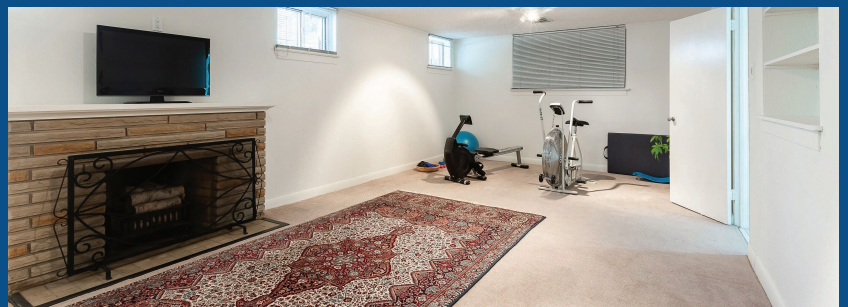

Sutton OLD
MILL

JUST LISTED

128 WIMBLETON RD

Updated Family Friendly Four Bedroom Side Split With Large Main Floor Family Room Addition! Sun Filled Addition Features Vaulted Ceilings, Oversized Windows, Double Door Walk-Out to Deck and Yard! Great Flow For Entertaining! Open Concept Kitchen With Granite Counter Tops, Hardwood Floors And Lots Of Cabinet Space! Fourth Bedroom Could Be An Office Or Den! Amazing Wide 60 Foot Frontage That Widens to 69 Feet In The Back Of Property! Walking Distance To Schools, TTC And Shopping! Please View The Features List, Survey And Floor Plans To See All This Property Has to Offer.