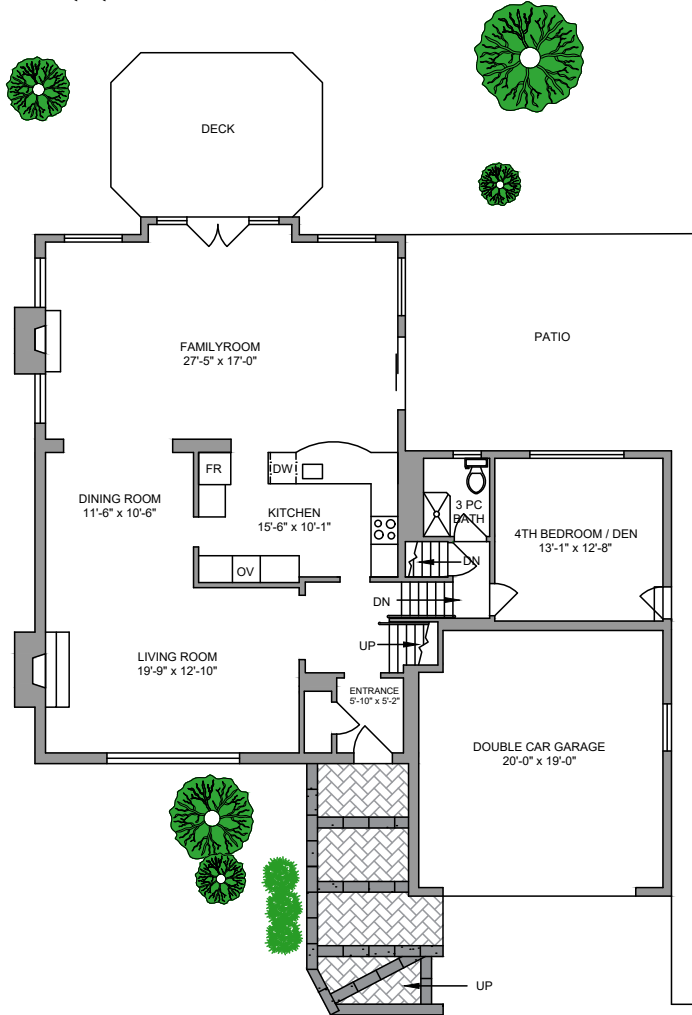

MAIN FLOOR

1377 SQ. FT.

7'-7" TO 12'-5" CEILING HEIGHT

LOWER FLOOR

632 SQ. FT.

7'-5" CEILING HEIGHT

UPPER FLOOR

633 SQ. FT.

8'-2" CEILING HEIGHT

128 WIMBLETON ROAD
MARCH 27, 2019

AREA (SQ. FT.)

FLOOR	AREA (SQ. FT.)	
	FINISHED	GARAGE
MAIN	1377	374
UPPER	633	-
LOWER	632	-
TOTAL	2642	374

NORTH

0' 5' 10'
SCALE

MULFORD & EBY

REAL ESTATE

BELINDA MULFORD
Sales Representative

416.825.4371
belinda@belindamulford.com
mulfordeby.com

SARAH EBY
Sales Representative

RICHARD MULFORD
Sales Representative