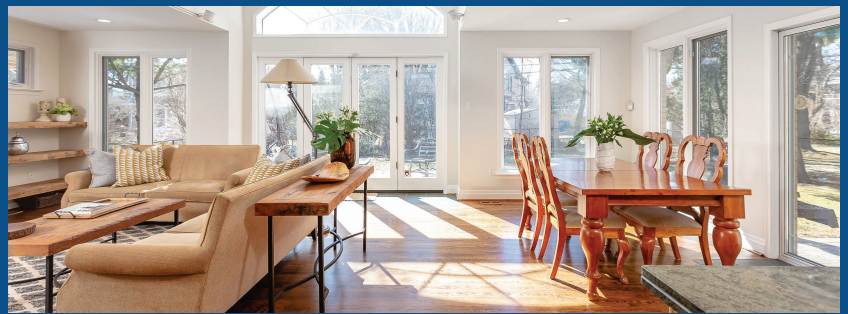

Sutton OLD
MILL

JUST LISTED

128 WIMBLETON RD

Updated Family Friendly Four Bedroom Side Split With Large Main Floor Family Room Addition! Sun Filled Addition Features Vaulted Ceilings, Oversized Windows, Double Door Walk-Out to Deck and Yard! Great Flow For Entertaining! Open Concept Kitchen With Granite Counter Tops, Hardwood Floors And Lots Of Cabinet Space! Fourth Bedroom Could Be An Office Or Den! Amazing Wide 60 Foot Frontage That Widens to 69 Feet In The Back Of Property! Walking Distance To Schools, TTC And Shopping! Please View The Features List, Survey And Floor Plans To See All This Property Has to Offer.