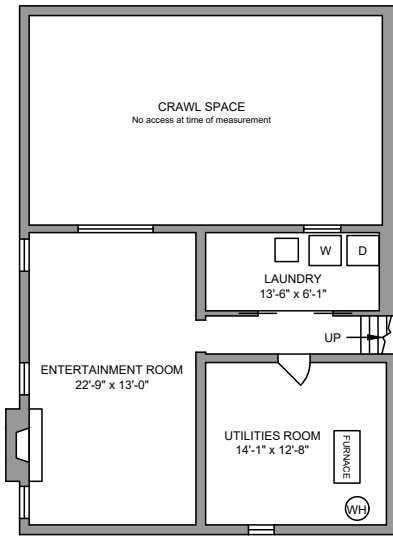

MAIN FLOOR

1377 SQ. FT.

7'-7" TO 12'-5" CEILING HEIGHT

LOWER FLOOR

632 SQ. FT.

7'-5" CEILING HEIGHT

UPPER FLOOR

633 SQ. FT.

8'-2" CEILING HEIGHT

128 WIMBLETON ROAD
MARCH 27, 2019

AREA (SQ. FT.)

FLOOR	AREA (SQ. FT.)	
	FINISHED	GARAGE
MAIN	1377	374
UPPER	633	-
LOWER	632	-
TOTAL	2642	374

NORTH

0' 5' 10'
SCALE

MULFORD & EBY

REAL ESTATE

BELINDA MULFORD
Sales Representative

416.825.4371
belinda@belindamulford.com
mulfordeby.com

SARAH EBY
Sales Representative

RICHARD MULFORD
Sales Representative