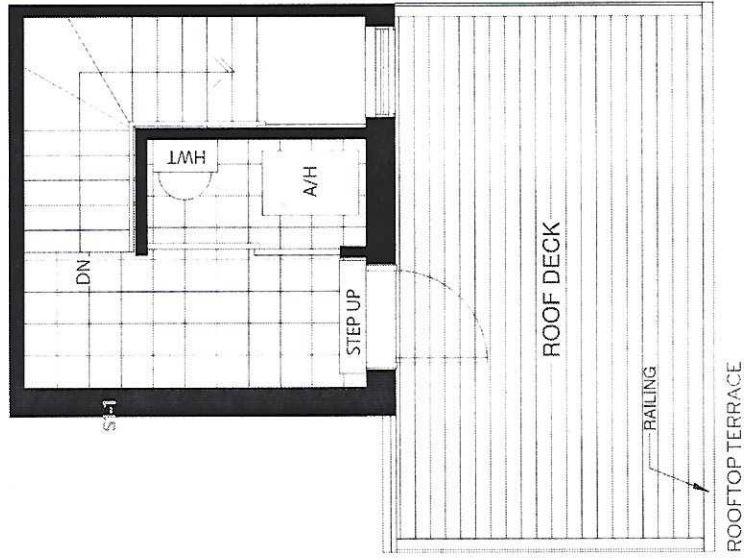

residing collection

muse

2 Bedroom 931 sq.ft.

Rooftop Deck 154 sq.ft. (includes)

The dimensions shown on this plan are approximate only. Actual useable floor space within the unit may vary from any stated floor areas or dimensions on this plan. For more information on the method used for calculating the floor area of any unit, reference should be made to Builder Bulletin No. 22, published by Fannie.