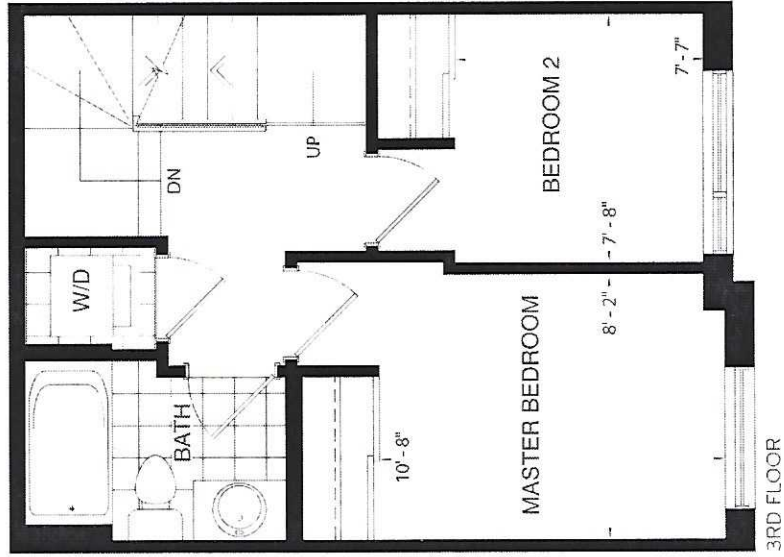

residing collection

muse

2 Bedroom 931 sq.ft.

Rooftop Deck 154 sq.ft. (includes)

The dimensions shown on this plan are approximate only. Actual useable floor space within the unit may vary from any stated floor areas or dimensions on this plan. For more information on the method used for calculating the floor area of any unit, reference should be made to Builder Bulletin No. 22, published by Fannie.