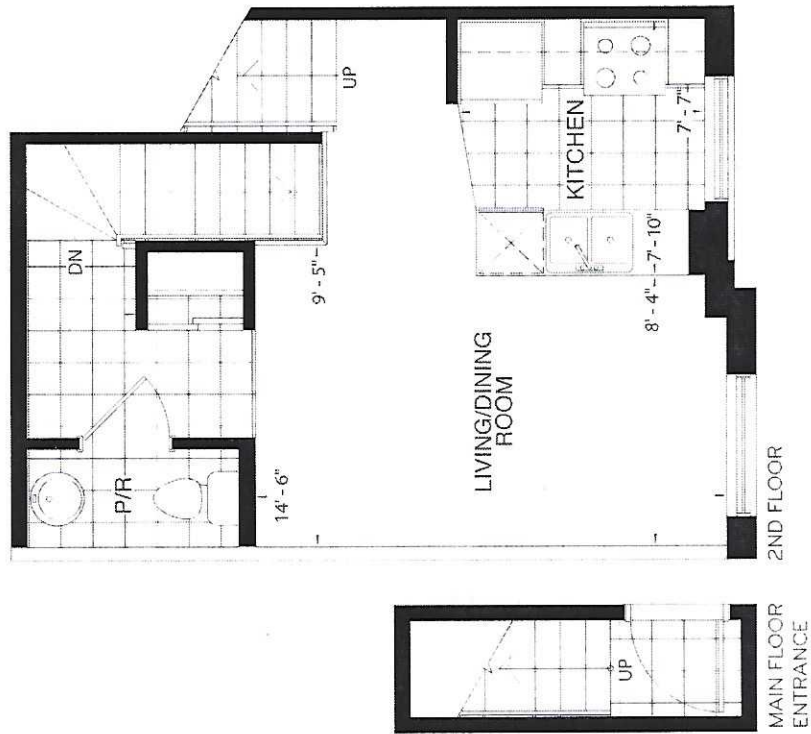

residing collection

muse

2 Bedroom 931 sq.ft.

Rooftop Deck 154 sq.ft. (includes)

The dimensions shown on this plan are approximate only. Actual useable floor space within the unit may vary from any stated floor areas or dimensions on this plan. For more information on the method used for calculating the floor area of any unit, reference should be made to Builder Bulletin No. 22, published by Fannie.